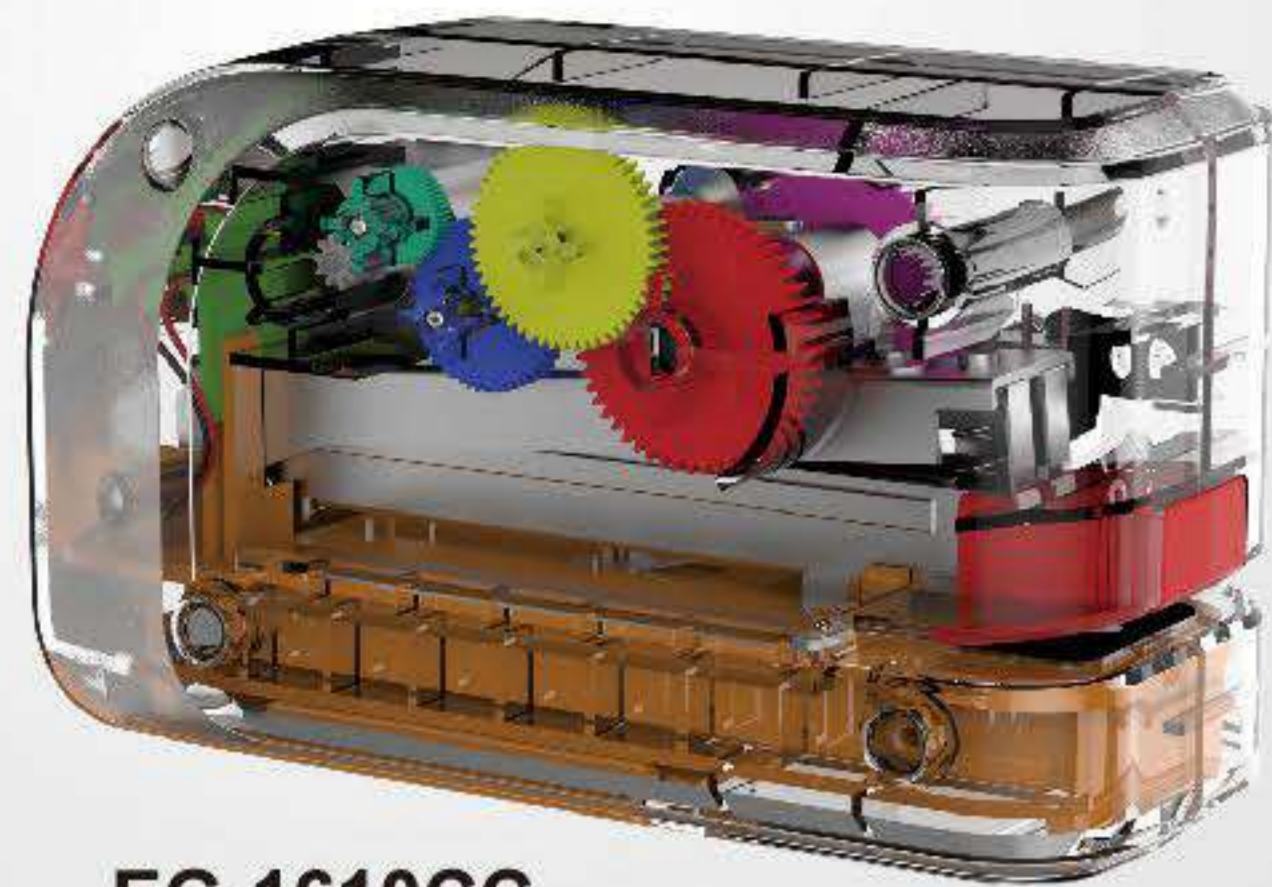

EG-1610CC

LOW POWER CONSUMPTION
operates with
AC adapter or
4 AA 1.5V dry batteries
(not included)

AUTOMATIC ELECTRIC STAPLER

- Delivers Versatile and Quiet Operation
- Durable Motorized Mechanism Provides Excellent Performance.
- Powered by AC/DC or Dry Batteries to Go Anywhere
- One-button Release for Easy Front-loading

LOW POWER CONSUMPTION
operates with
AC adapter or
6 AA 1.5V dry batteries
(not included)

(80gsm copy paper)

AUTOMATIC THREE-HOLE PUNCH

- Portable Auto 3-hole punch with 20 sheets capacity
- AC adapter or 6 pcs AA batteries for effortless punching
- Compact modern design with easy clean chip drawer
- Reset button for jams clearance

EG-1680

- ① Patent for Utility Model
- ② United States Utility Patent