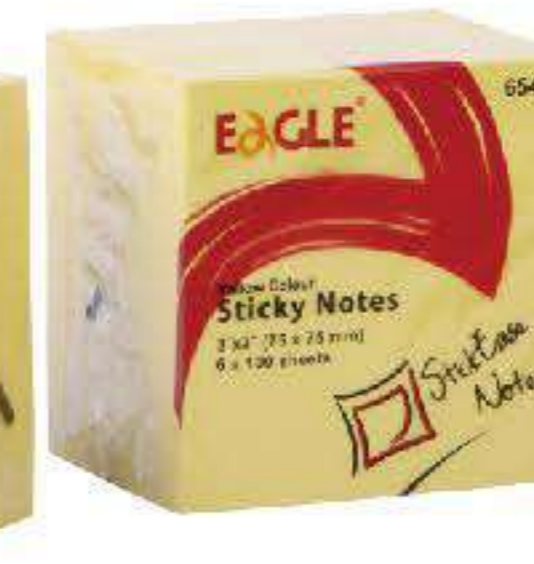

Classic Notes

653 1 1/2" x 2" / 40x50mm
2 x 100 Sheets

654 3" x 3" / 75x75mm
1 x 100 Sheets

655 3" x 5" / 75x125mm
1 x 100 Sheets

656 2" x 3" / 50x75mm
1 x 100 Sheets

657 3" x 4" / 75x100mm
1 x 100 Sheets

653N 1 1/2" x 2" / 40x50mm
2 x 100 Sheets

654N 3" x 3" / 75x75mm
1 x 100 Sheets

655N 3" x 5" / 75x125mm
1 x 100 Sheets

656N 2" x 3" / 50x75mm
1 x 100 Sheets

657N 3" x 4" / 75x100mm
1 x 100 Sheets

Display Box Packaging

Classic Colours

D653 1 1/2" x 2" / 40x50mm 48 x 100 sheets	D654 3" x 3" / 75x75mm 24 x 100 sheets	D656 2" x 3" / 50x75mm 24 x 100 sheets

Display Box Packaging

Neon Colours

D653N 1 1/2" x 2" / 40x50mm 48 x 100 sheets	D654N 3" x 3" / 75x75mm 24 x 100 sheets	D656N 2" x 3" / 50x75mm 24 x 100 sheets

Display Box Packaging

Classic Colours

D655 3" x 5" / 75x125mm 12 x 100 sheets	D657 3" x 4" / 75x100mm 12 x 100 sheets

Display Box Packaging

Neon Colours

D655N 3" x 5" / 75x125mm 12 x 100 sheets	D657N 3" x 4" / 75x100mm 12 x 100 sheets

Cubes Notes

Yellow Cubes Notes

653-12Y 1 1/2" x 3" / 40x50mm
653-24Y 1/2" x 3" / 40x50mm
654-4Y 3" x 3" / 75x75mm
654-6Y 3" x 3" / 75x75mm
654-12Y 3" x 3" / 75x75mm
656-6Y 2" x 3" / 50x75mm
656-12Y 2" x 3" / 50x75mm

12 x 100 sheets Shrinkwrap	24 x 100 sheets Shrinkwrap	6 x 100 sheets Shrinkwrap	6 x 100 sheets Shrinkwrap	12 x 100 sheets Shrinkwrap	6 x 100 sheets Shrinkwrap	12 x 100 sheets Shrinkwrap

Neon Colours

653-8N 1 1/2" x 2" / 40x50mm
654-4N 3" x 3" / 75x75mm
654-6N 3" x 3" / 75x75mm
654-12N 3" x 3" / 75x75mm
655-4N 3" x 5" / 75x125mm
656-4N 2" x 3" / 50x75mm
657-4N 3" x 4" / 75x100mm

8 x 100 sheets Shrinkwrap	4 x 100 sheets Shrinkwrap	6 x 100 sheets Shrinkwrap	12 x 100 sheets Shrinkwrap	4 x 100 sheets Shrinkwrap	4 x 100 sheets Shrinkwrap	4 x 100 sheets Shrinkwrap