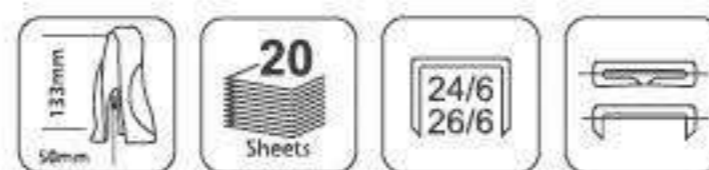

**P11000**

Packing: PET Box

**P11001**

**PANTONE**

**S10001**

- Stand-up full strip stapler
- Neon color with rubber paint finish
- Easy loading mechanism

**S10002**