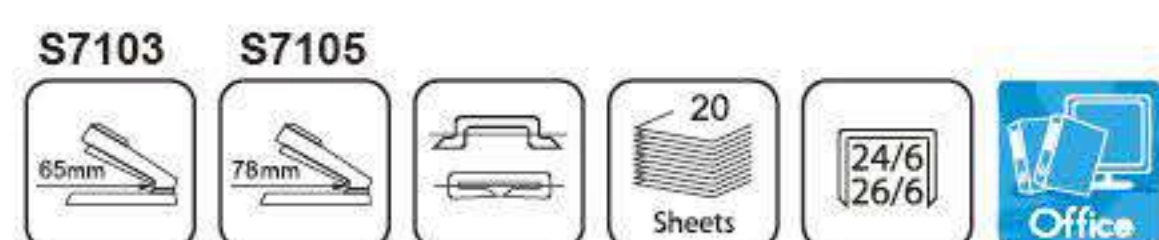

- S6085B-EP** ■ ■ ■ ■ ■ ■ ■ ■
- Wholly iron construction stapler with plastic cap
  - Rotatable anvil for stapling and pinning
  - Reload indicator

S7103

Series Ocean

S7105

- ■ ■ ■ ■
- Classic Metal Staplers
  - Use Standard Staples #24/6 #26/6
  - Half Strip & Full Strip
  - Wholly Metal Construction
  - Easy Loading Mechanism
  - Non-Skid Base Pad