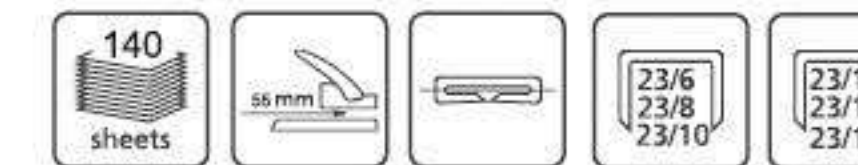

TYFST850

- High capacity stapling 70 sheets
- One size staples 23/10 for 2-70 sheets stapling
- Ergonomic design, comfortable to hold, agile to operate

Packing: Printed Box

One Size Staple for 2-60 Sheets Stapling

S6030B

- High capacity stapling 60 sheets
- One size staples 23/10 for 2-60 sheets stapling
- Contemporary design with soft grip handle
- Integrated refill box stores up to 200 staples

Packing: Printed Box

938

- All iron construction
- Extra throat depth
- Easy rear loading
- Adjustable paper stopper
- Non-skid base
- Built-in staples storage box

Packing: Printed Box

Available upon enquiry

8539

- High capacity stapling 200 sheets
- All metal construction for durable use
- Reinforced base increasing stapling stability
- Extra soft grip handle
- Name tag function

Packing: Printed Box

- Capacity 100-200 sheets
- Contemporary design with soft grip handle
- Metal construction for long lasting use
- Adjustable stapling margin: 7-70mm
- Rotatable anvil for different size of staples
- Reinforced base increasing stapling stability

TYFST843

TYFST844

TYFST845

Packing: Printed Box