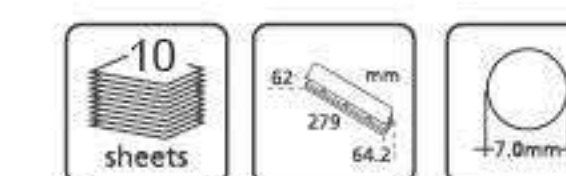

- **Three-hole punch**
- With receptacle to collect paper dots
- Punching capacity up to 10 sheets