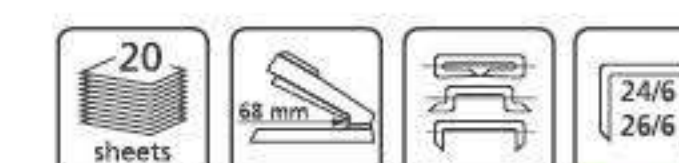

4001BD ■■■■

- Half strip plastic stapler
- Reinforced case and construction to increase durability
- Easy loading mechanism
- Reload indicator