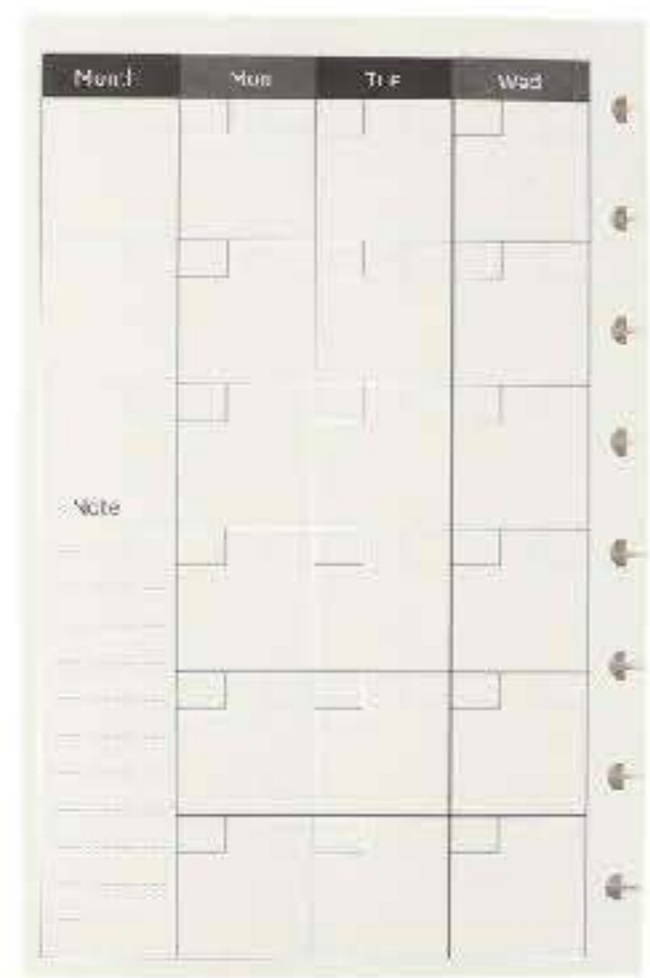

TYDC1015

- Discbound DIY notebook
- Monthly planner refill
- 30 sheets (junior size)

30 Sheets
100 GSM Paper
A5