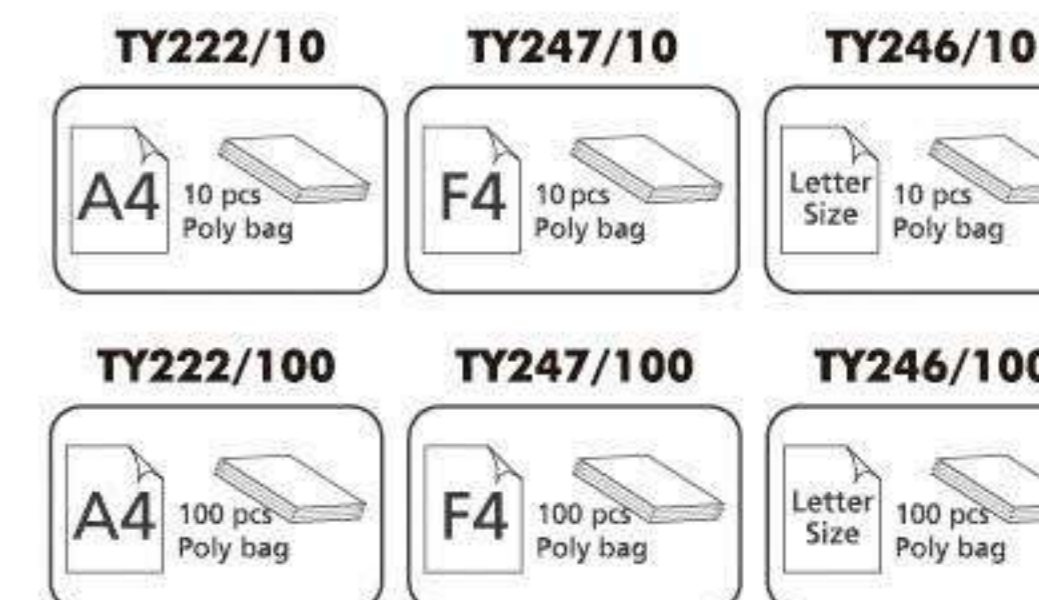

SHEET PROTECTORS

- Top loading polypropylene resists damage
- Non-sticky surface won't lift ink off the page
- Each sleeves holds up to 10 sheets
- Acid-free, archival-safe and resists toner transfer
- Ideal for presentations or reports
- Available for 3 holes or 11 holes

Clear Envelopes ■■■

- Clear PVC pouch
- With side zip fastener and coloured head strip
- Ideal for storing cheques, maps, pictures, diskettes and so on
- Name card pockets included
- Assorted colours