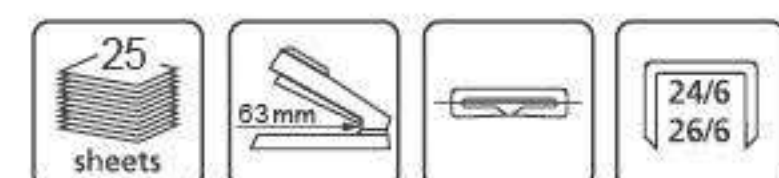

- S625ER** ■ ■ ■
- Half strip plastic stapler
  - Capacity 25 sheets
  - Reload indicator
  - Built-in staple remover

New

- S6083B-2** ■ ■ ■ ■ ■ ■ ■ ■
- Half strip
  - With soft grip design
  - Easy loading mechanism
  - Reload indicator
  - Rotatable anvil for stapling and pinning