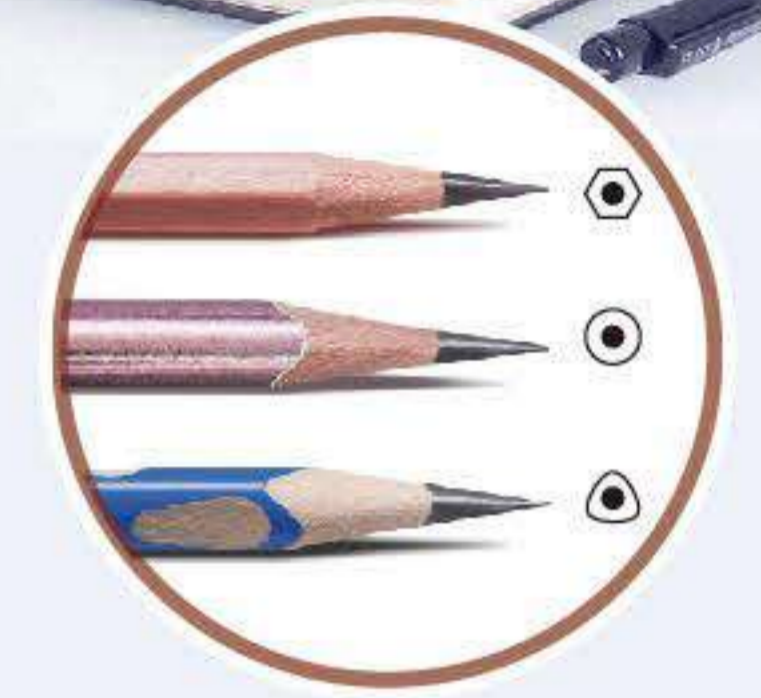

PORTABLE AUTOMATIC PENCIL SHARPENER

REPLACEABLE BLADE

ADJUSTABLE PENCIL NIB

TY48

- | High Quality Carbon Steel Sharpener Blades
- | Replaceable Blade
- | Adjustable pencil nib
- | Powered by 2 AA batteries or USB
- | Suitable for round pencils, triangular pencils and hexagonal pencils with 8mm in diameter.
- | Only 6 seconds to sharpen a new pencil, and 3 seconds to sharpen an used pencil

USB
TY49

ADJUSTABLE PENCIL NIB

PORTABLE AUTOMATIC PENCIL SHARPENER

- | High Quality Carbon Steel Sharpener Blades
- | Replaceable Blade
- | Powered by 2 AA batteries
- | Suitable for round pencils, triangular pencils and hexagonal pencils with 8mm in diameter.
- | Only 6 seconds to sharpen a new pencil, and 3 seconds to sharpen an used pencil

TY49S