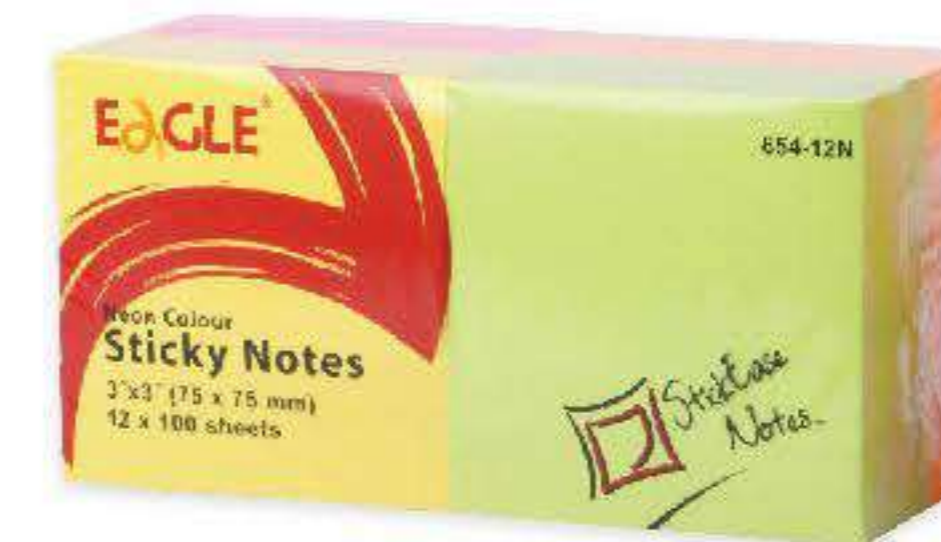

Yellow Cubes Notes

653-12Y 1 1/2" x 3" / 40x50mm
653-24Y 1/2" x 3" / 40x50mm
654-4Y 3" x 3" / 75x75mm
654-6Y 3" x 3" / 75x75mm
654-12Y 3" x 3" / 75x75mm
656-6Y 2" x 3" / 50x75mm
656-12Y 2" x 3" / 50x75mm

12 x 100 sheets Shrinkwrap	24 x 100 sheets Shrinkwrap	6 x 100 sheets Shrinkwrap	6 x 100 sheets Shrinkwrap	12 x 100 sheets Shrinkwrap	6 x 100 sheets Shrinkwrap	12 x 100 sheets Shrinkwrap