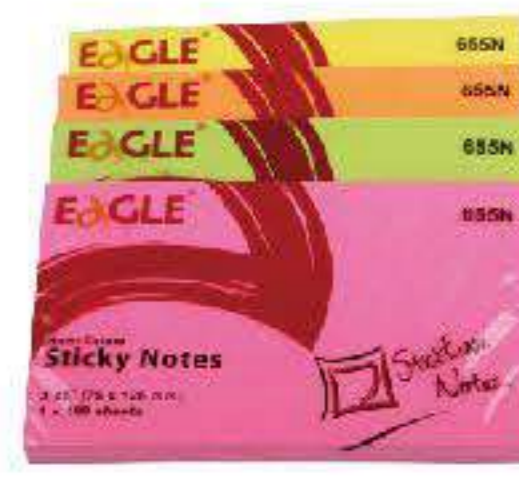

655N 3" x 5" / 75x125mm
1 x 100 Sheets