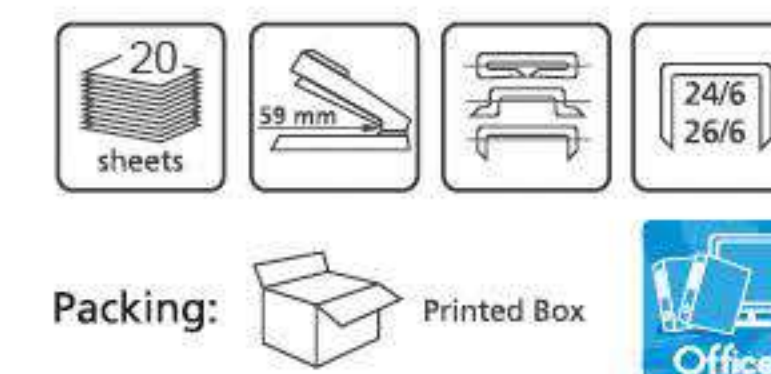

204

- Classic desktop metal stapler
- Easy loading mechanism
- Rotatable anvil for stapling & pinning
- Wholly metal construction
- Non skid base pad

Available upon enquiry