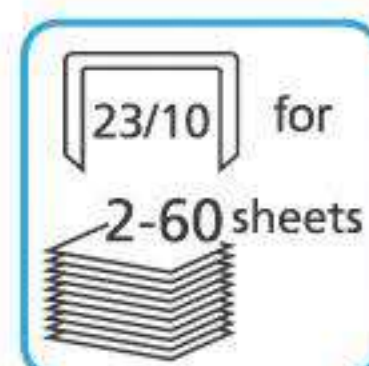

one-size staples