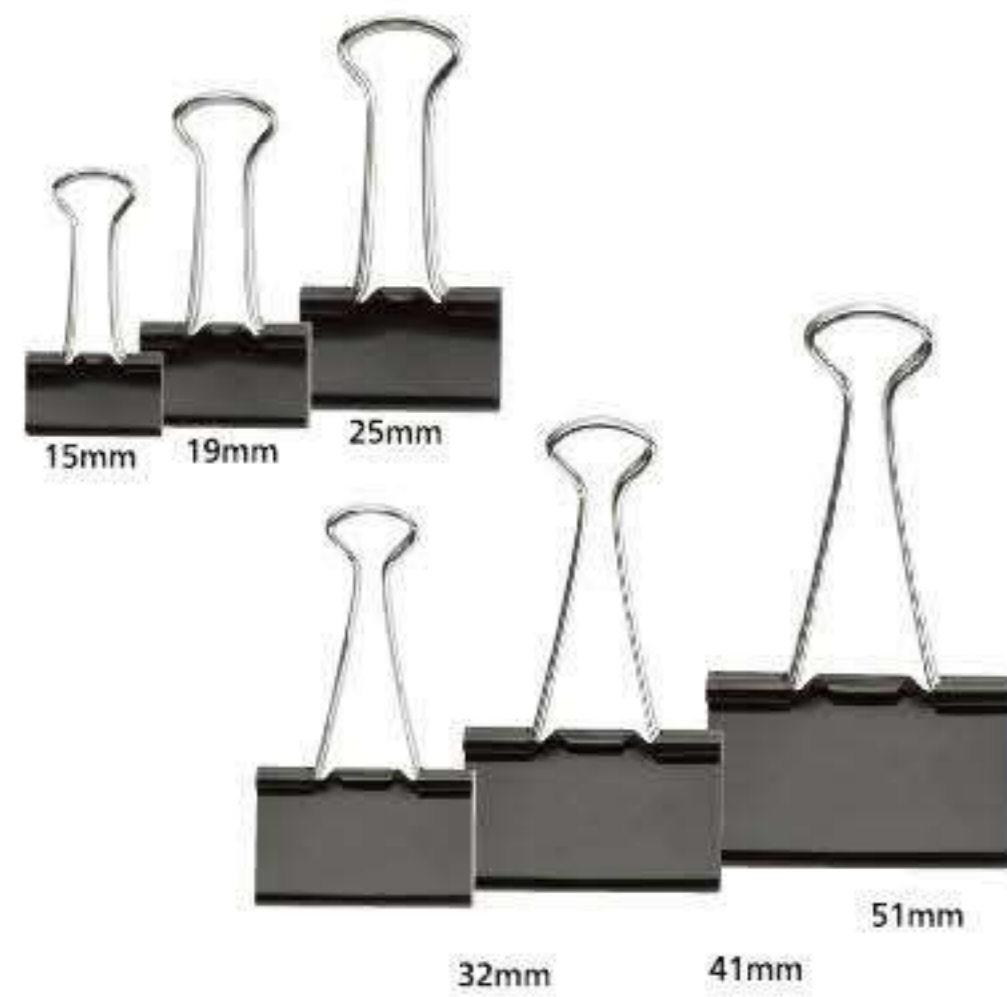

Magnetic Clips

Square Magnetic Clips

TY9673
• Badge clips - 6 ct
• Paging: PVC box + insert card

TY9674
• 3 ct retractable ID
• Color: assorted
• Paging: PVC box + insert card

TY-E10
• 3 ct Key chain
• Color: assorted
• Paging: PVC box + insert card

Clear Push Pins

Coloured Push Pins

Jumbo Coloured Push Pins

Magnetic Tacks
TY621 6 pcs / pack Blister Card

Round Magnetic Tacks
TY550 Assorted Colours 6 pcs / pack Blister Card
TY550PH Assorted Colours 6 pcs / pack PVC Hanging Box

Transparent Magnet Tacks
• Assorted color
TY9067 10 pcs / pack PVC Hanging Box

Magnetic Tacks
• 8 pcs 25mm transparent round magnet
MGT08 8 pcs / pack PVC Hanging Box

Loose Leaf Rings
• TY651 : Size: 19mm (6 pcs per pack)
• TY652 : Size: 25mm (5 pcs per pack)
• TY653 : Size: 30mm (5 pcs per pack)
• TY654 : Size: 50mm (3 pcs per pack)

Packing: Blister Card