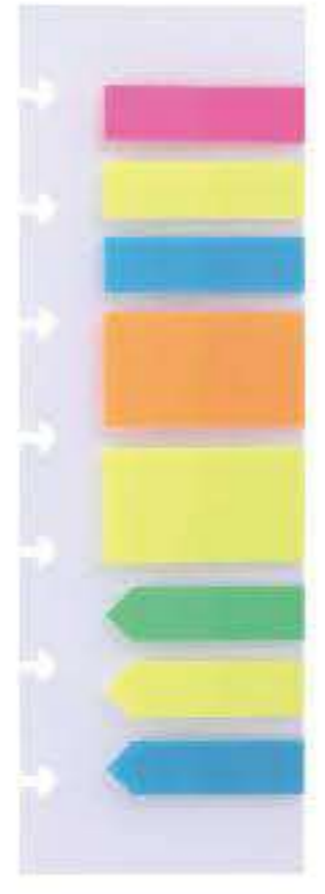

TYDC1008

- Discbound DIY notebook
- Page flags
- 12x44mmx3
- 25x44mmx2
- 12x44mmx3