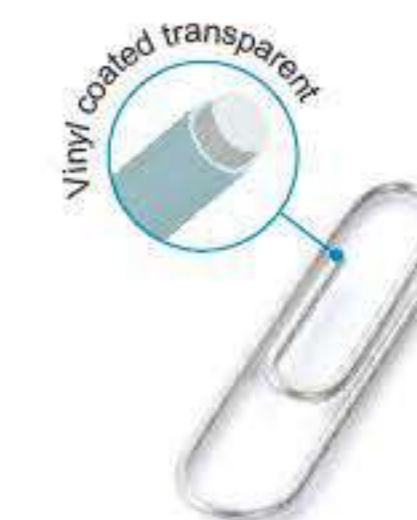

Metal Silver Paper Clips

	SA5P 25mm 100pcs/pack	SA6P 28mm 100pcs/pack	SA7P 33mm 50pcs/pack	SA7P/100 33mm 100pcs/pack	SA8P 50mm 50pcs/pack	SA8P/100 50mm 100pcs/pack
	SA5PH 25mm 200pcs/pack	SA6PH 28mm 200pcs/pack	SA7PH 33mm 200pcs/pack	SA8PH 50mm 100pcs/pack		

Vinyl Coated Transparent Paper Clips

	SA26PH 28mm 230 pcs / pack	SA27PH 50mm 80 pcs / pack