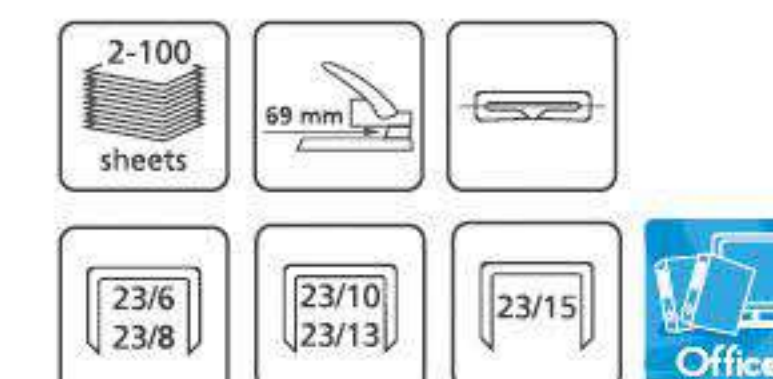

### 938

- All iron construction
- Extra throat depth
- Easy rear loading
- Adjustable paper stopper
- Non-skid base
- Built-in staples storage box

Packing: Printed Box

Available upon enquiry