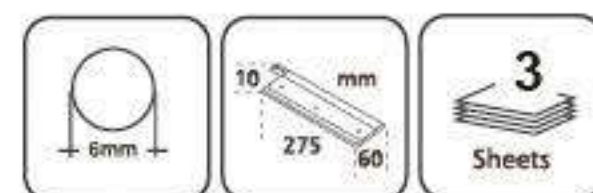

3 Sheets

25mm Hole Spacing

6.5mm Hole Diameter

**Ring Binder 3-Hole Punch**

- Compact Size fits for standard 3-Ring Binder
- Durable Stainless Steel Punch Heads
- 10" Integrated Ruler with chip tray (for TY243)