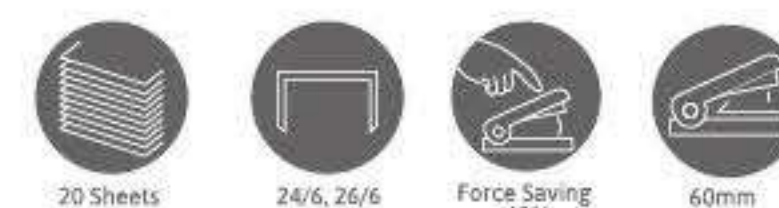

TYST030

- Saving stapling force up to 50%
- Built-in staple remover
- Staple storage case for 24/6 50 staples, 26/6 70 staples
- Capacity: 20 sheets of 70 gsm paper
- Use 24/6 26/6 staples