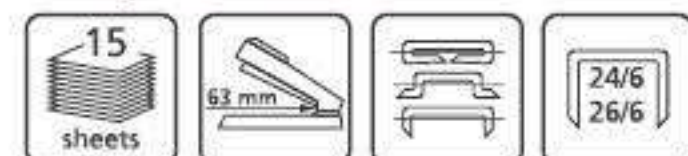

1088AS ■■■■■■

- Classic desktop metal stapler
- Non skid bottom pad
- Rotatable anvil for stapling & pinning
- Reload indicator
- Wholly iron construction

Packing: Printed Box