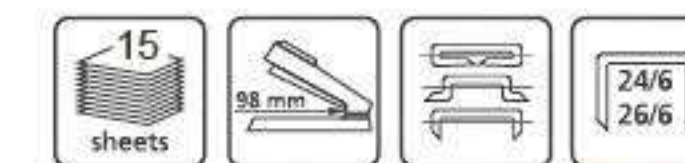

950B ■■■■

- Light-weight plastic stapler
- Full strip
- Easy loading mechanism
- Reload indicator

Packing: Printed Box