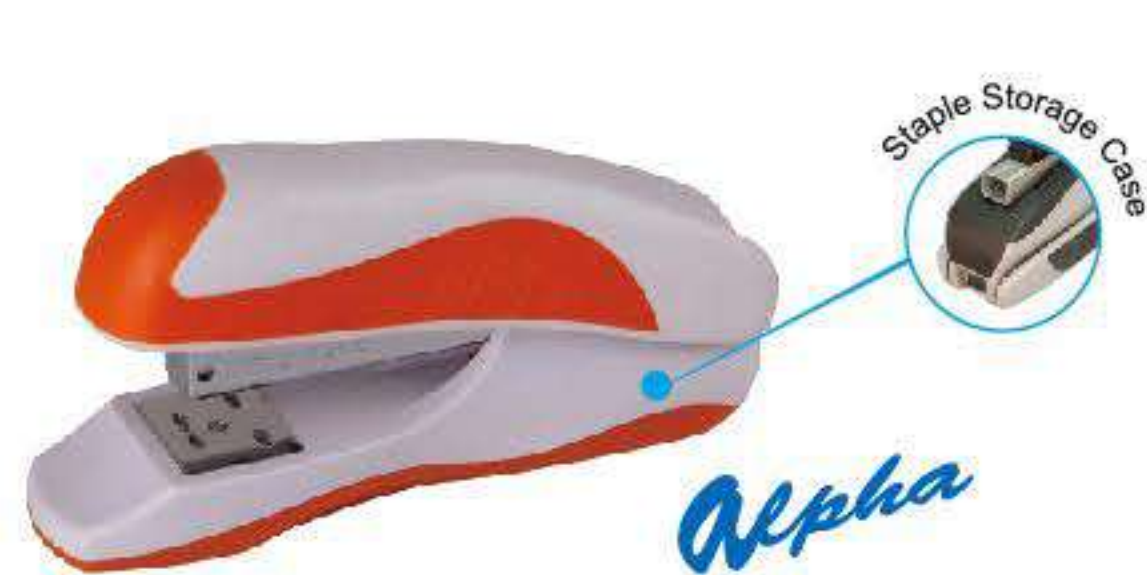

S5023B ■■■■

- Half strip stapler
- Integrated refill box stores spare staples
- Rotatable anvil for stapling & pinning
- Non skid bottom pad

Packing: **S5023C** Blister Card With Staples **S5023B** Printed Box