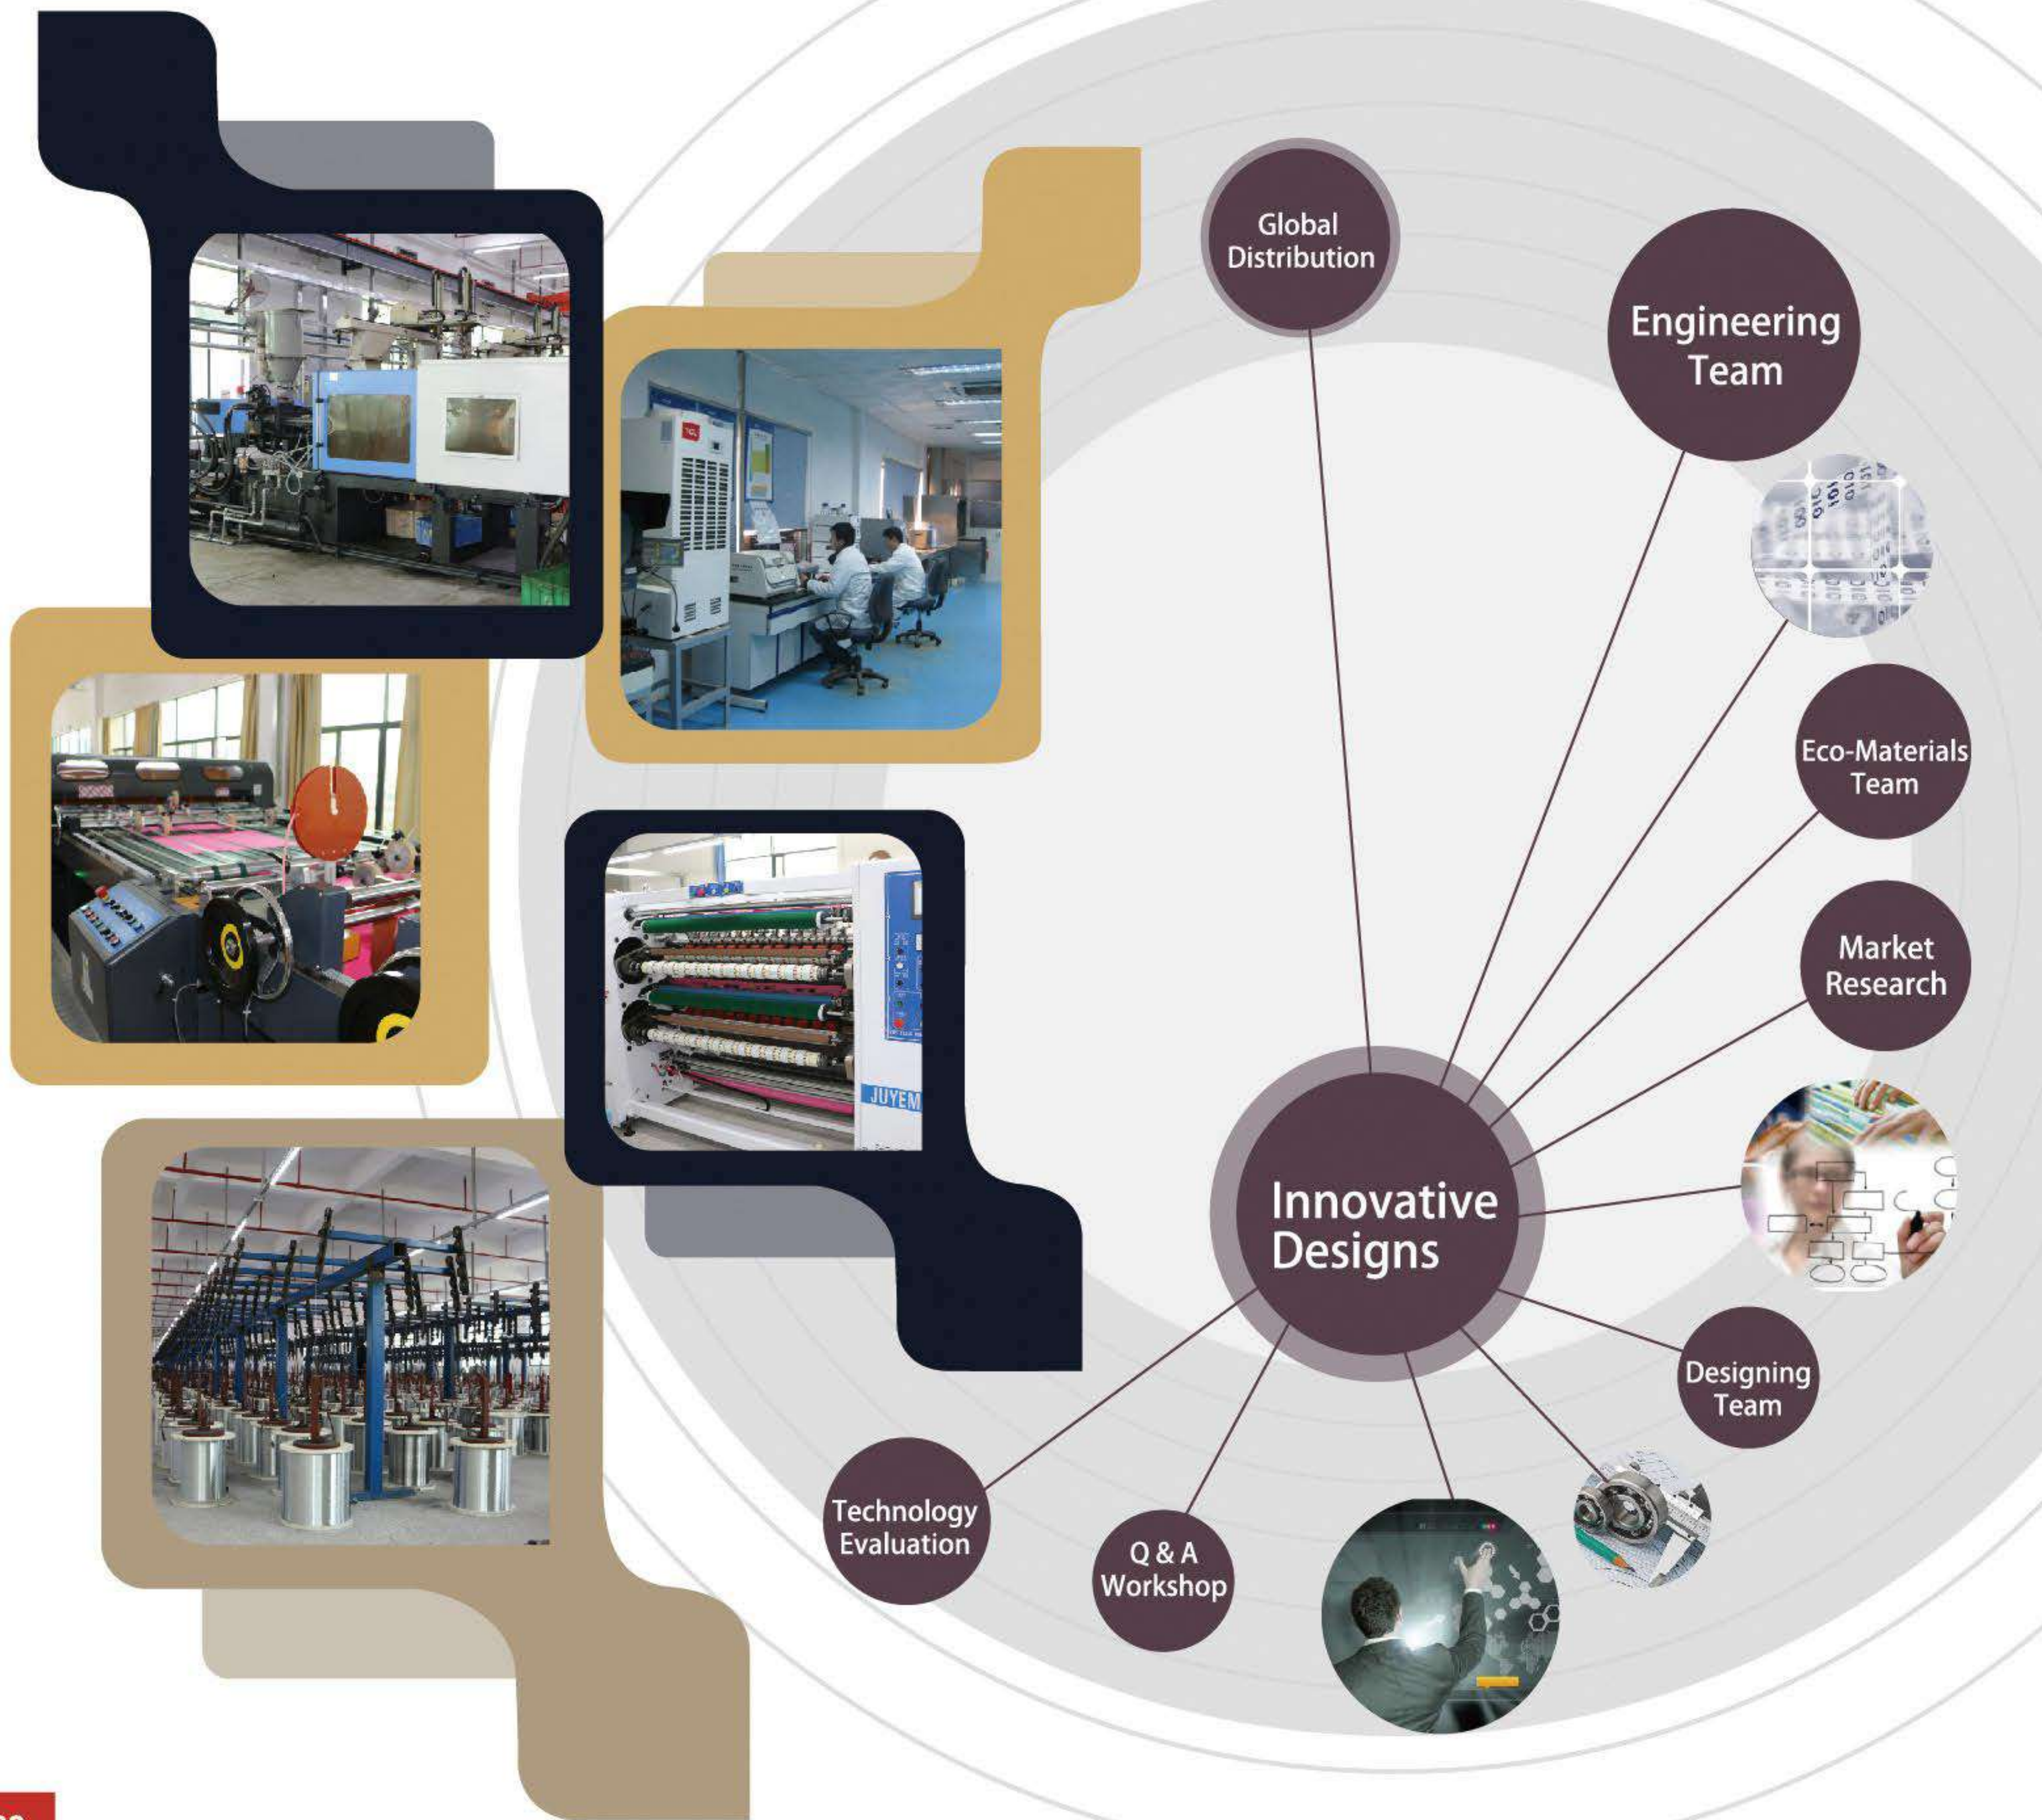

MEETING TECHNOLOGY NEEDS

CERTIFICATES

CONTENTS

01

Stapling & Punching

Staplers	07-33
Staples	34-35
Staple Remover	36-37
Punches	36-45
Stationery Sets	46-47
Stationery Series	48-50

Sticky Notes & Notebooks

Sticky Notes	81-97
Sticky Note Dispensers	98
Notebooks	98
Disc Binding Series Accessories	99-103

04

Automatic Items

Automatic Pencil Sharpeners	53-65
Automatic Staplers	66
Automatic Hole Punches	67

02

Filing System

Lever Arch Files	105	Poly Clip Files & Clipboard	111
Ring Binders	106	Clipboards	112-113
Hanging Files	107	Poly Expanding Files	113-114
Expanding Case Files	107-109	Poly Wallets	114-116
Poly Display Books	110	Sheet Protectors	116-117
		Badge Holders	117

05

Office Storage & Accessories

Tape Dispensers	69-71
Cash Boxes	72-73
Name Card Boxes	74
Notes Tray & Bookends	75
Desk Organizers	76-77
Clip Dispensers & Mesh Wire Set	77-78

03

Stationery Accessories

Correction Tapes	119-120
Adhesive Tapes	120-121
Pocket Calculators	122
Sundries	123-127
Cutting Tools	127-131
Miscellaneous	131-135

06