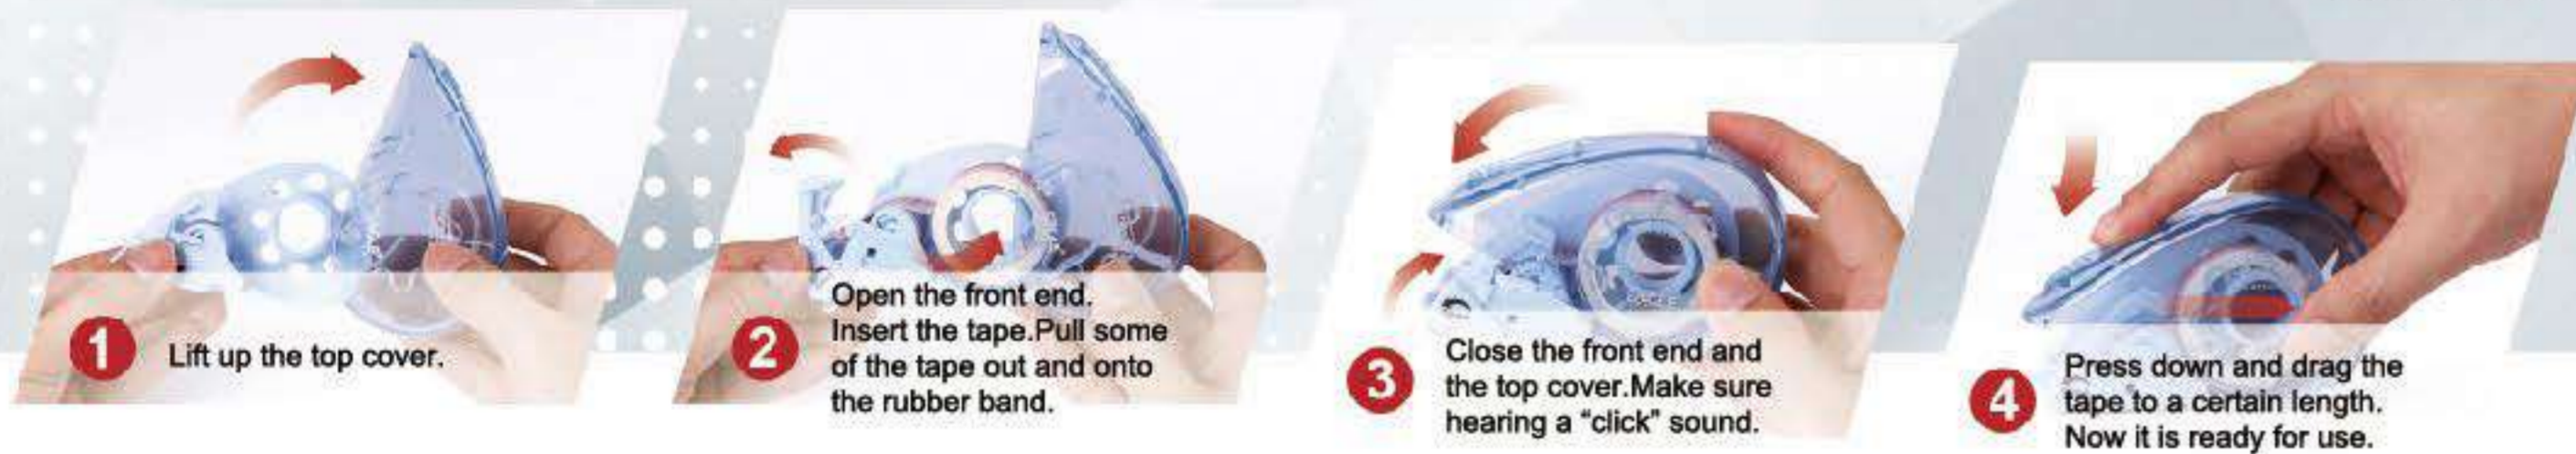

HOW TO INSTALL TAPE

T5190