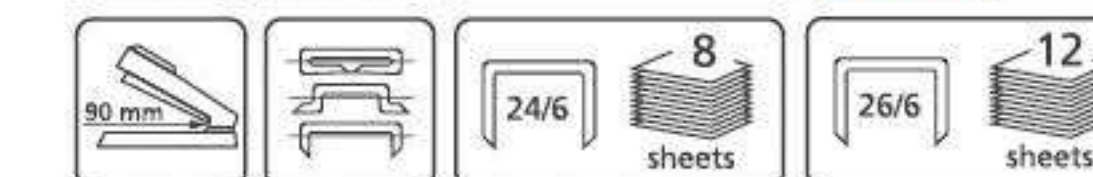

IRON SWING-ARM STAPLER

- Desktop metal stapler
- Rotatable stapling mechanism
- Great for binding pamphlets & booklets
- Reload indicator
- Non skid base pad

Packing: Printed Box