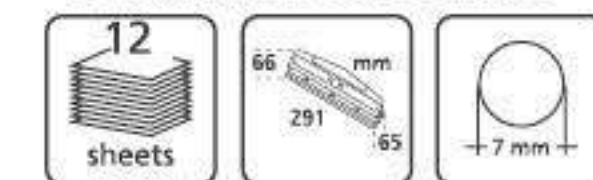

999N

- Soft grip gives extra comfort