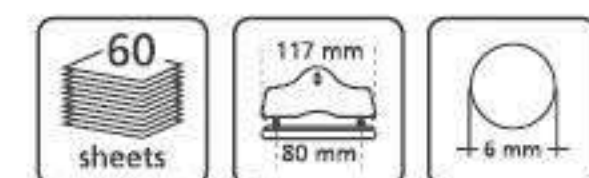

P6090B ■■■■