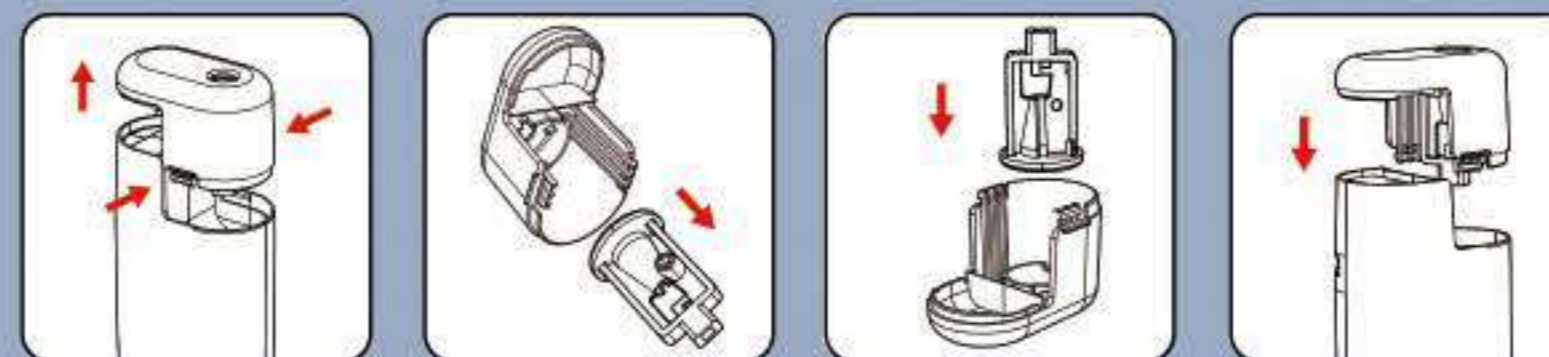

PORTABLE AUTOMATIC PENCIL SHARPENER

- ★ High Quality Carbon Steel Sharpener Blades
- ★ Small and Easy to Carry
- ★ Life Time: 300times/blade
- ★ Only 6 seconds to sharpen a new pencil, and 3 seconds to sharpen an old pencil
- ★ Patent No. 202230096745.8

How to Replace Blades: