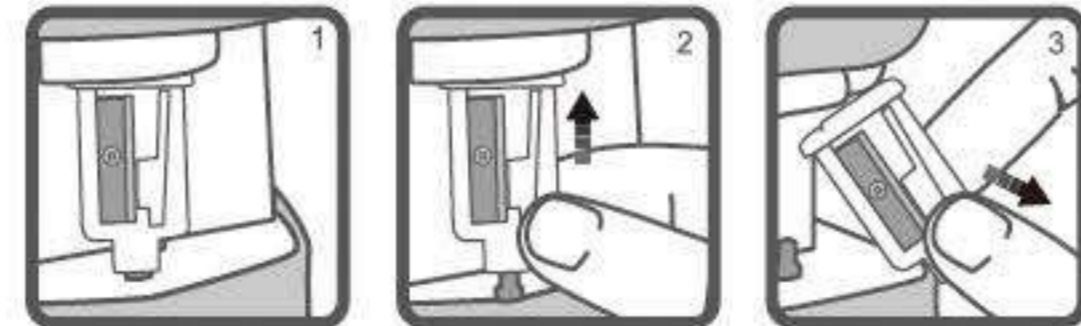

# CARTOON AUTOMATIC PENCIL SHARPENER

EG-5009

EG-5008

EG-5017

EG-5019

- Battery operated pencil sharpener
- Featuring cartoon design
- Mixed design of toy & stationery for fun learning
- High graded driving motor, saving energy up to 10%
- Care and safety to kids with best fitting pencil tip
- Replaceable blade(patented)
- Micro-switch lock
- Safe to use CE compiled
- 4PCS AA 1.5V Dry Batteries