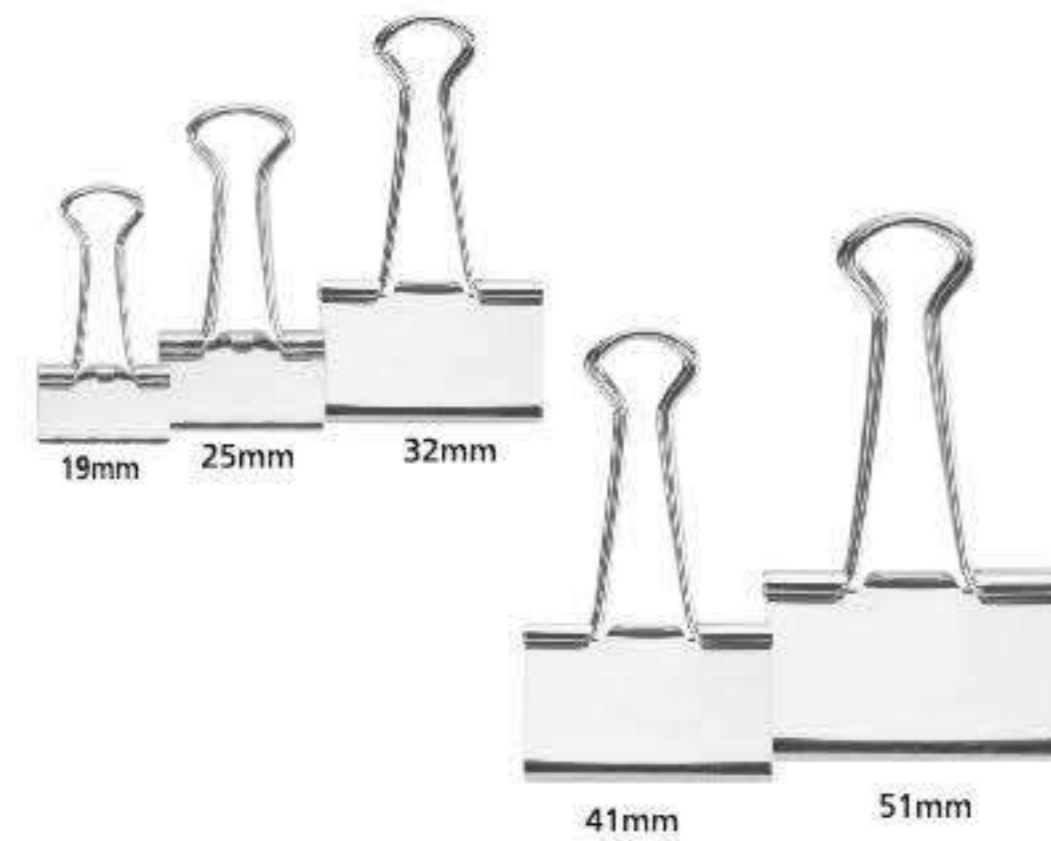

Magnetic Clips

Square Magnetic Clips

TY9673
• Badge clips - 6 ct
• Paging: PVC box + insert card

TY9674
• 3 ct retractable ID
• Color: assorted
• Paging: PVC box + insert card

TY-E10
• 3 ct Key chain
• Color: assorted
• Paging: PVC box + insert card