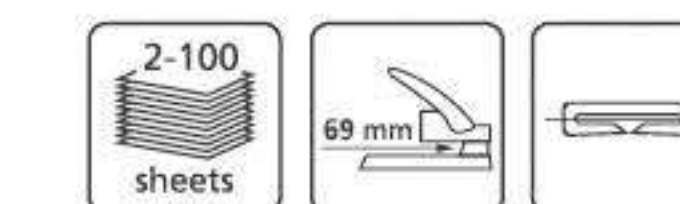

4. Put back the metal bar at an angle of 10 degrees and the metal bar will be locked again

**950L** ■■■■

**LONG-ARM PLASTIC STAPLER**

- 12-inch (300mm) throat depth for stapling largest booklets easy
- Adjustable paper guide & integrated ruler
- Durable with strong metal base
- Easy load mechanism
- Rotatable anvil for stapling & pinning