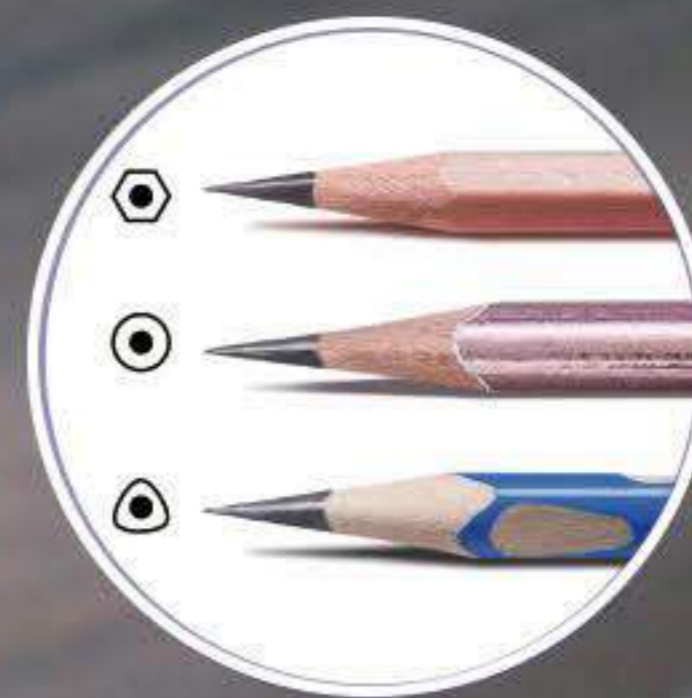

**ADJUSTABLE PENCIL NIB**

**TY60**

Minimum power  
input 5V 2A

2 pcs AA1.5V  
Dry Batteries

**LOW POWER CONSUMPTION**  
operates with  
2 AAA 1.5V dry batteries  
(not included)

**MINI**