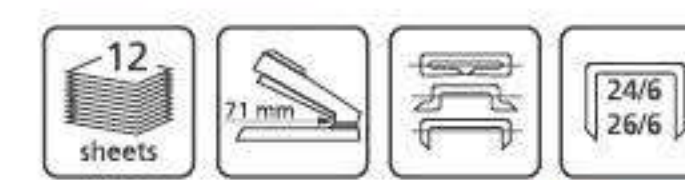

1. **203** ■ ■ ■ ■ ■
2. Wholly iron construction with plastic cap & base pad
   - Easy loading mechanism
   - Reload indicator