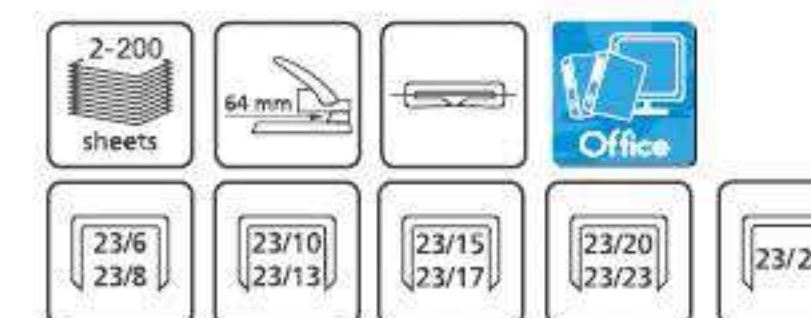

8539

- High capacity stapling 200 sheets
- All metal construction for durable use
- Reinforced base increasing stapling stability
- Extra soft grip handle
- Name tag function