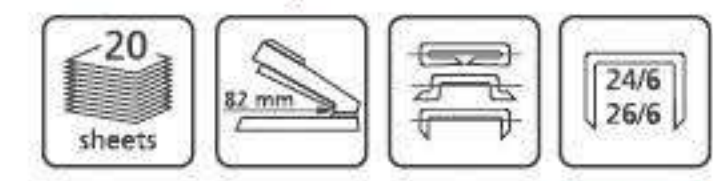

1. **S5101B** ■ ■ ■ ■ ■ ■ ■ ■
2. Stylish full strip plastic stapler
   - Easy load mechanism
   - Rotatable anvil for stapling & pinning
   - Non skid base pad
   - Reload indicator