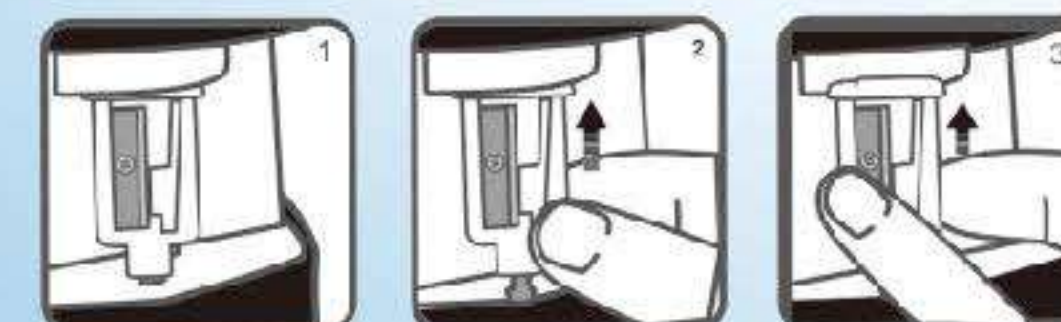

REPLACEABLE BLADE

LOW POWER CONSUMPTION
Operates with AC Adapter, USB or 4 pcs AA1.5V Dry Batteries