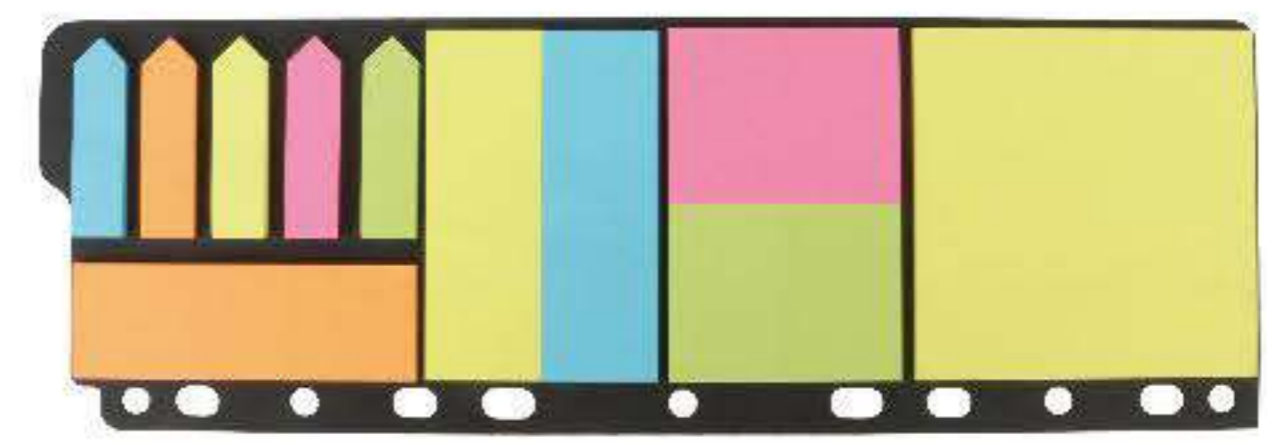

612NS-2
• Neon color sticky note set
• Assorted shapes
11x25 sheet
Poly Bag
Personal

657NS
• Sticky note pack
• Assorted neon color
10x20 sheet
Poly Bag
Personal