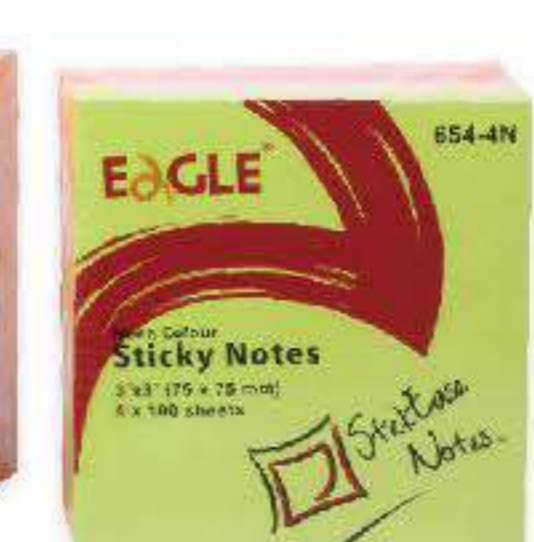

Yellow Cubes Notes

653-12Y 1 1/2" x 3" / 40x50mm
653-24Y 1/2" x 3" / 40x50mm
654-4Y 3" x 3" / 75x75mm
654-6Y 3" x 3" / 75x75mm
654-12Y 3" x 3" / 75x75mm
656-6Y 2" x 3" / 50x75mm
656-12Y 2" x 3" / 50x75mm

12 x 100 sheets Shrinkwrap	24 x 100 sheets Shrinkwrap	6 x 100 sheets Shrinkwrap	6 x 100 sheets Shrinkwrap	12 x 100 sheets Shrinkwrap	6 x 100 sheets Shrinkwrap	12 x 100 sheets Shrinkwrap