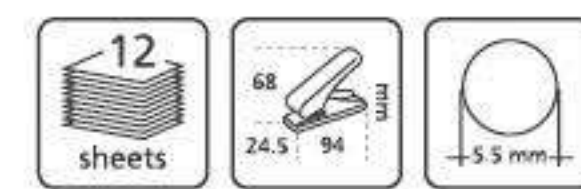

- Plastic punch
- Residue container

Packing: Printed Box **Soho**