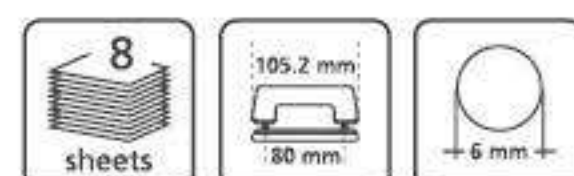

**706** ■■■■

• 80 mm hole-distance

**9618** ■■■■

- **Classic Heavy Duty punch**
- Wholly metal construction
- Lever lock for easy storage
- Metal gauge with scale

Packing: Printed Box

**709**

Packing: **C709** Blister Card **709** Printed Box