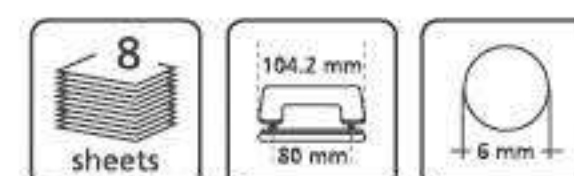

Packing: **C709R** Blister Card **709R** Printed Box