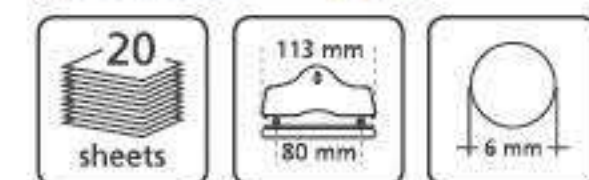

P6088B ■■■

Packing: Printed Box