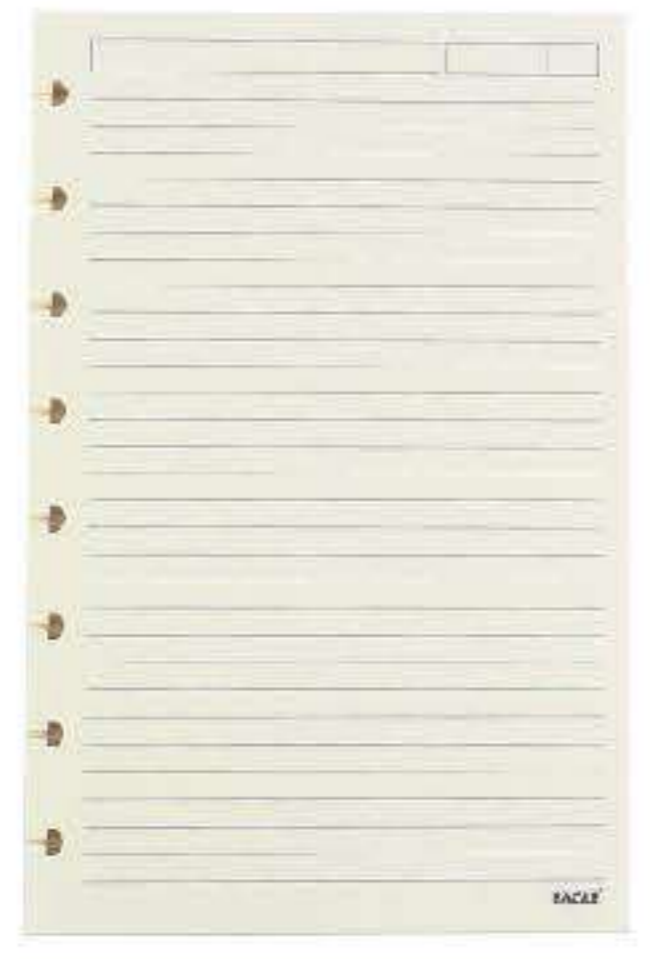

30 Sheets  
100 GSM Paper  
A5

**TYDC1014**

- Discbound DIY notebook
- Weekly planner refill
- 30 sheets (junior size)

30 Sheets  
100 GSM Paper  
A5

**TYDC1019**

- Discbound DIY notebook
- 5-TAB divider
- PP zipper bag