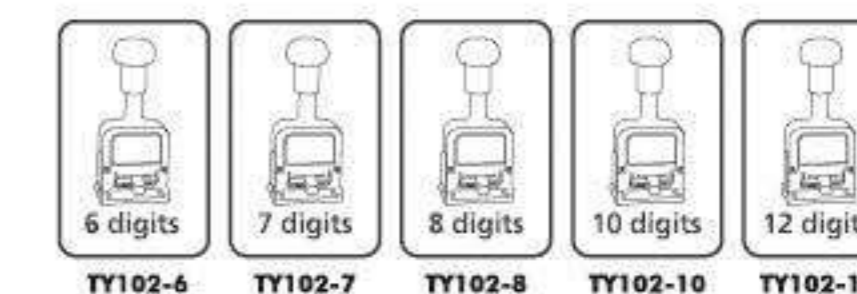

Numbering Machines

- Self-ink, replacement pad & controller included

Packing: Printed Box Office