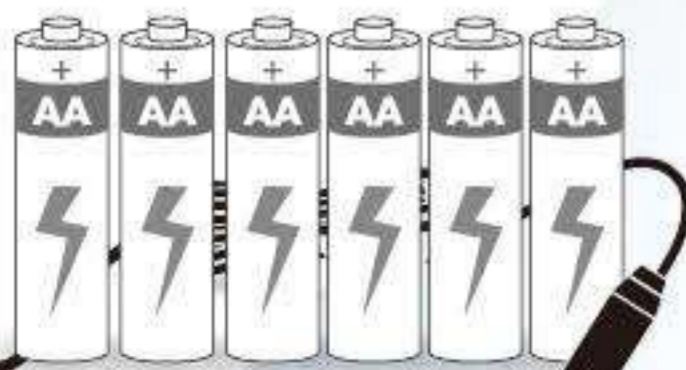

(80gsm copy paper)