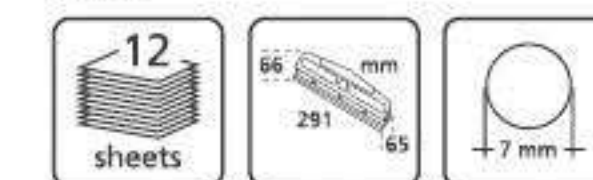

P990 ■
DISCBOUND 12-HOLE PUNCH

- All metal construction
- Durable stainless steel punch heads
- Non skid base with residue container

7 Sheets

25mm Hole Spacing

6.5mm Hole Diameter

P991 ■
DISCBOUND 11-HOLE PUNCH

- All metal construction
- Durable stainless steel punch heads
- Non skid base with residue container
- Ash tray door for punched residue clearance

3 Sheets

25mm Hole Spacing

6.5mm Hole Diameter

Ring Binder 3-Hole Punch

- Compact Size fits for standard 3-Ring Binder
- Durable Stainless Steel Punch Heads
- 10" Integrated Ruler with chip tray (for TY243)

P6119 ■ ■ □

- Force Saving Three-hole Punch
- With receptacle to collect paper dots
- Punching capacity up to 20 sheets

Packing: Printed Box

703 ■ ■ ■ ■ ■ ■ ■ ■

- Handy desktop 3-hole punch
- All metal construction
- Durable stainless steel punch heads
- Non skid base with residue container

Packing: Printed Box

- Classic desktop 3-hole punch
- All metal construction
- Semi-adjustable head for 2 hole punching
- Durable stainless steel punch heads
- Non skid base with residue container

999

999N

- Soft grip gives extra comfort

Packing: Printed Box

P6116B ■ ■

- All metal construction
- Soft grip gives extra comfort
- Semi-adjustable head for 2 hole punching
- Durable stainless steel punch heads
- Non skid base with residue container

Packing: Printed Box

9401 ■ ■ ■

- Desktop 4-hole punch
- All metal construction
- Durable stainless steel punch heads
- Non skid base with residue container
- Plastic gauge with scale

Packing: Printed Box

Heavy Duty Punch

997

- Heavy Duty punch
- Extra large handle of all metal construction
- 3-hole adjustable for 30 sheets
- Lever lock for easy storage
- Metal gauge with scale

Packing: Printed Box

P998 ■ ■