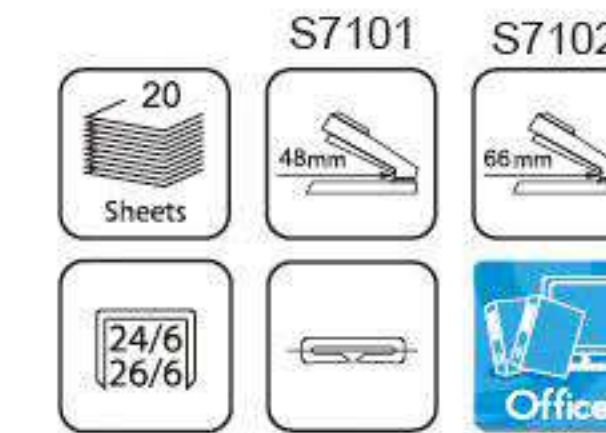

Packing: Printed Box

- Desktop Plastic Stapler
- Full Strip for 20 Sheets
- Quick Staple Loading Mechanism
- Stylish Streamline Poly Body
- Use Standard 24/6 26/6 Staples