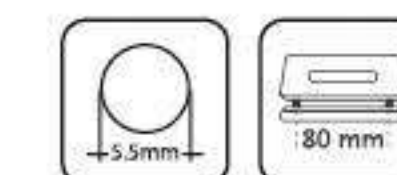

Packing: Printed Box

**1068C** ■■■■

- Plastic rod staple remover
- Built-in letter opener function

152mm Packing: Printed Box **Soho**

- Desktop Plastic Punch
- Capacity 12 to 25 Sheets
- Hole Distance : 80mm
- Durable Stainless Steel Punch Heads
- Residue Container with Plastic Gauge