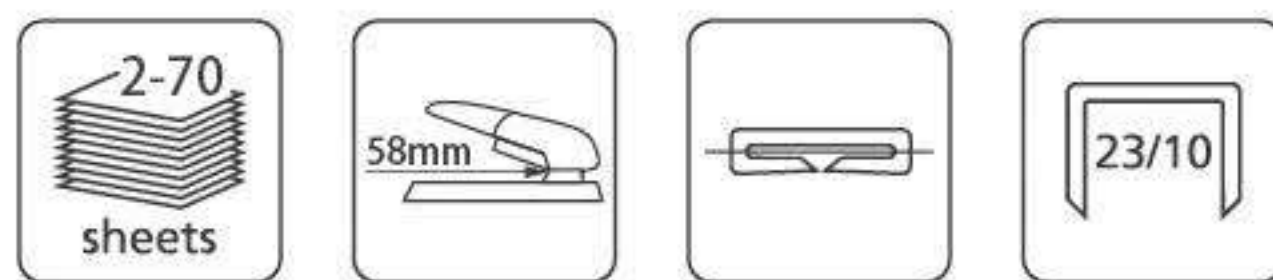

TYFST850

- High capacity stapling 70 sheets
- One size staples 23/10 for 2-70 sheets stapling
- Ergonomic design, comfortable to hold, agile to operate

Packing: Printed Box