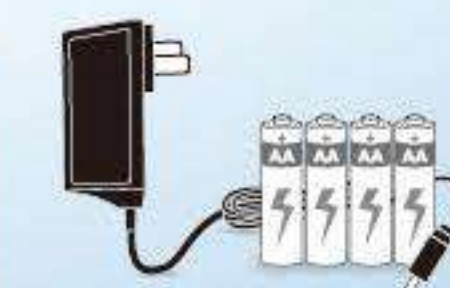

REPLACEABLE BLADE

LOW POWER CONSUMPTION
Operates with AC Adapter, USB or 4 pcs AA1.5V Dry Batteries