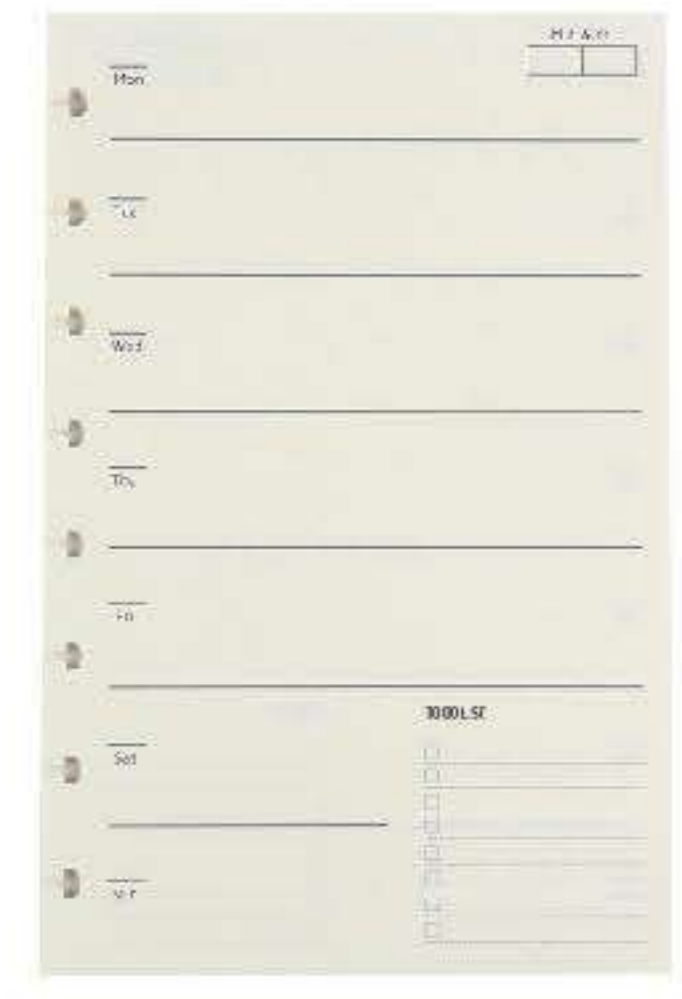

TYDC1014

- Discbound DIY notebook
- Weekly planner refill
- 30 sheets (junior size)

30 Sheets
100 GSM Paper
A5