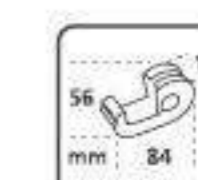

TY2040VM ■■■■■■

- Mini Tape Dispenser
- 6 rainbow tape dispensers
- With colourful adhesive tapes included
- Roll: 25.2mm (diameter) x 13mm (width)