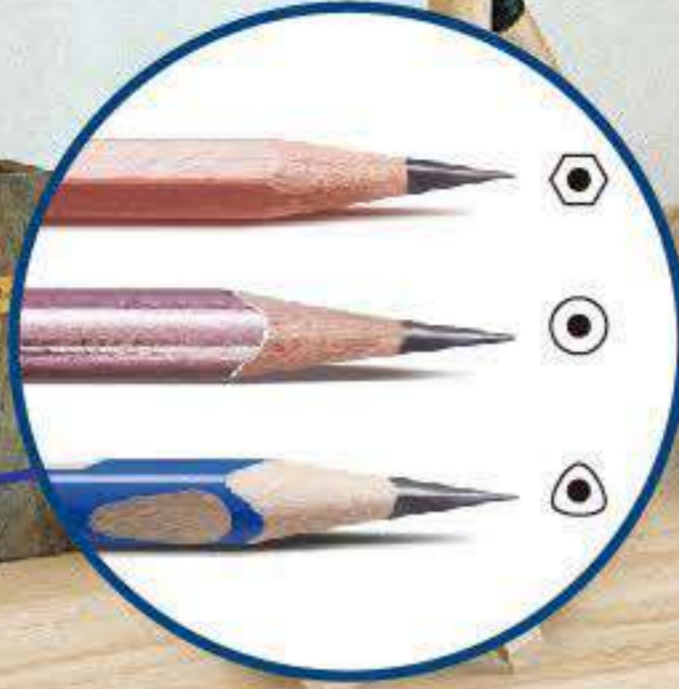

PORTABLE AUTOMATIC PENCIL SHARPENER

REPLACEABLE BLADE

ADJUSTABLE PENCIL NIB

TY48

- | High Quality Carbon Steel Sharpener Blades
- | Replaceable Blade
- | Adjustable pencil nib
- | Powered by 2 AA batteries or USB
- | Suitable for round pencils, triangular pencils and hexagonal pencils with 8mm in diameter.
- | Only 6 seconds to sharpen a new pencil, and 3 seconds to sharpen an used pencil

USB
TY49

ADJUSTABLE PENCIL NIB

PORTABLE AUTOMATIC PENCIL SHARPENER

- | High Quality Carbon Steel Sharpener Blades
- | Replaceable Blade
- | Powered by 2 AA batteries
- | Suitable for round pencils, triangular pencils and hexagonal pencils with 8mm in diameter.
- | Only 6 seconds to sharpen a new pencil, and 3 seconds to sharpen an used pencil

TY49S