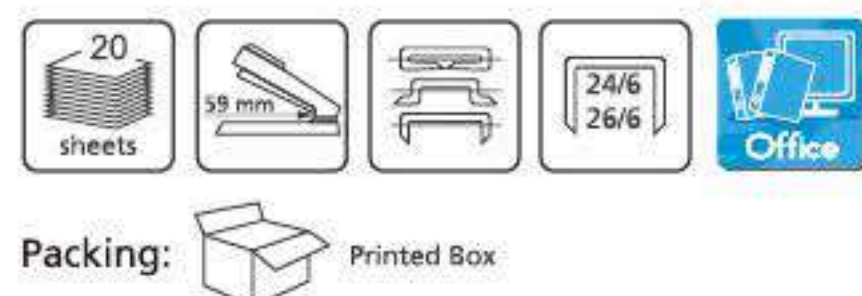

- Classic Metal Desktop Staplers
- Capacity 20 Sheets
- Wholly Metal Construction for Durable Use
- Use Standard Staples 24/6 26/6
- Rotatable Anvil for Stapling & Pinning
- Non-skid Base Pad

New

1. 206 ■■■■
   206R 206A ■■■■
2. Built-in staple remover

- Classic desktop metal stapler
- Wholly iron construction
- Rotatable anvil for stapling & pinning
- Non skid base pad

- Classic desktop metal stapler
- Easy loading mechanism
- Rotatable anvil for stapling & pinning
- Wholly metal construction
- Non skid base pad

Available upon enquiry

206A

New

New

- Classic desktop metal stapler
- Easy loading mechanism
- Rotatable anvil for stapling & pinning
- Wholly metal construction
- Non skid bottom pad

New

- Built-in staple remover

New

- Classic desktop metal & plastic stapler
- Rotatable anvil for stapling & pinning
- Compact design with staple remover
- Non skid bottom pad

Available upon enquiry

New

- Half strip
- Wholly iron construction with plastic cap & bottom pad
- Reload indicator

New

- With built-in staple remover