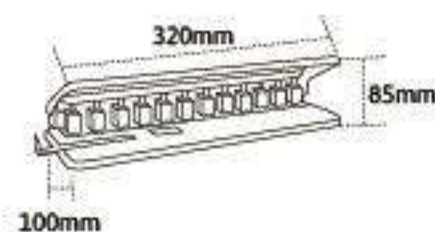

P990 ■
DISCBOUND 12-HOLE PUNCH

- All metal construction
- Durable stainless steel punch heads
- Non skid base with residue container