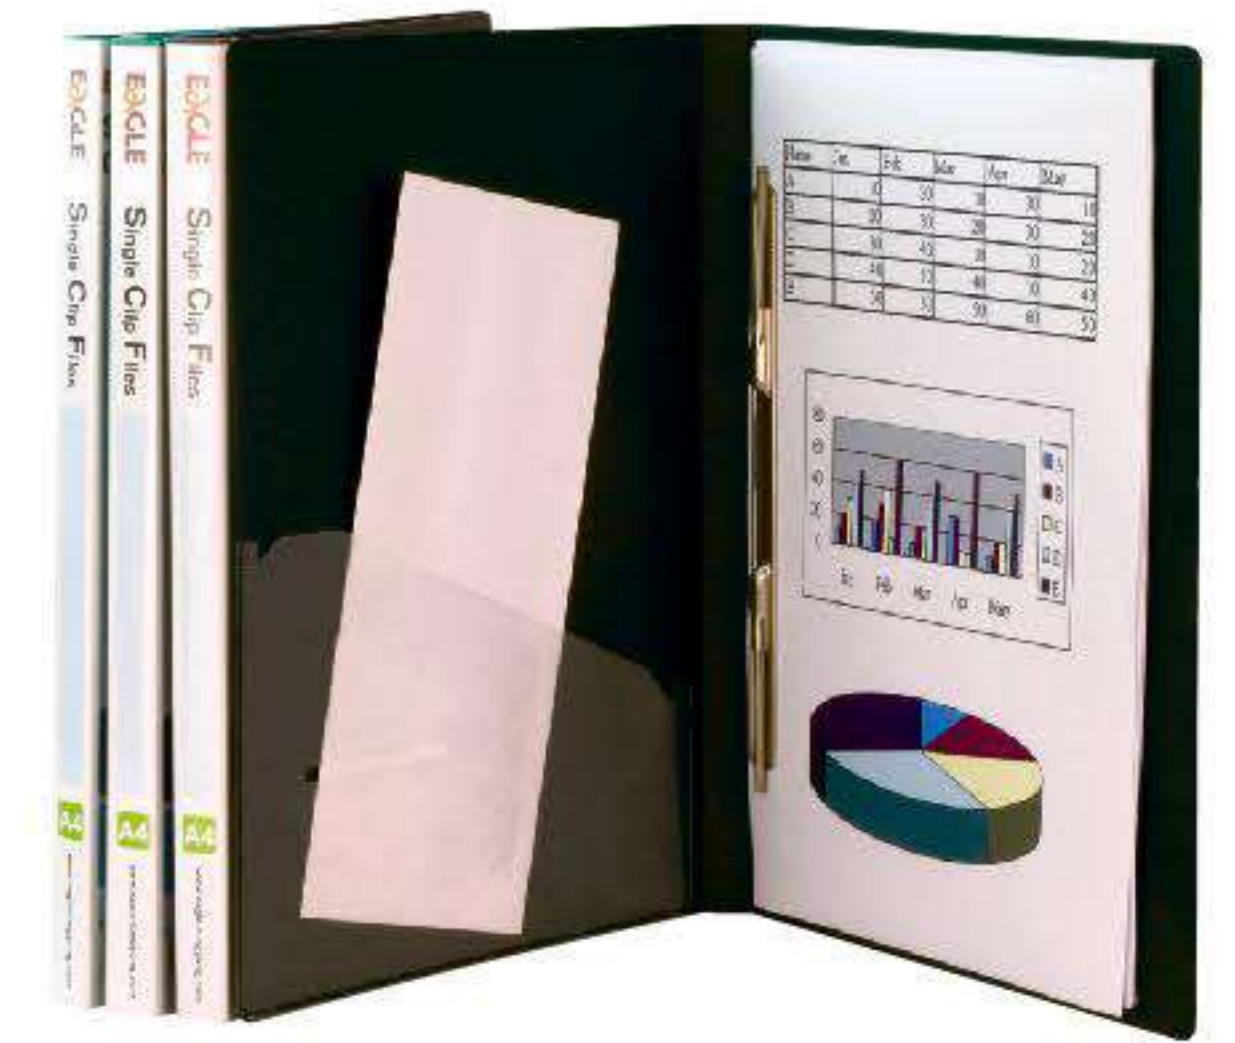

### Double Clip Files

- Solid Colours** ■■■■■ **Transparent Colours** ■■■■■
- Ideal for reports, proposals and presentations
  - No page punching required
  - Metal clips

<p><b>9221HA</b> Solid colours</p> <p>25mm / 1" spine width</p>	<p><b>9221HF</b> Solid colours</p> <p>25mm / 1" spine width</p>
---	---