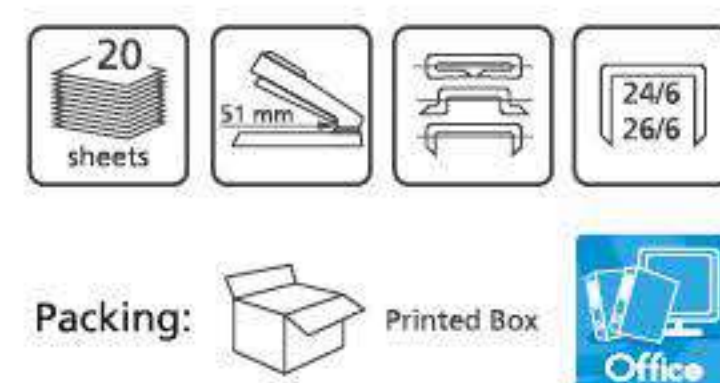

205BD-2 ■■■■

New

- Classic desktop metal & plastic stapler
- Rotatable anvil for stapling & pinning
- Compact design with staple remover
- Non skid bottom pad

Available upon enquiry