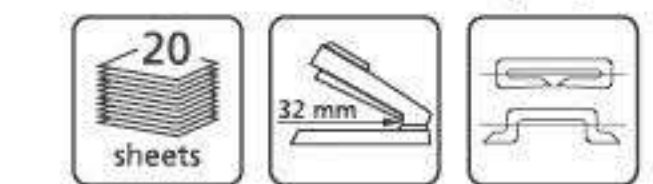

S5136

- Desktop plastic stapler
- Half strip for 20 sheets
- Quick staple loading mechanism
- Stylish streamline poly body
- Use standard 24/6 26/6 staples

Packing: Printed Box

**S5131B** ■■■■

- Half strip
- Easy loading mechanism
- Reload indicator
- Rotatable anvil for stapling and pinning