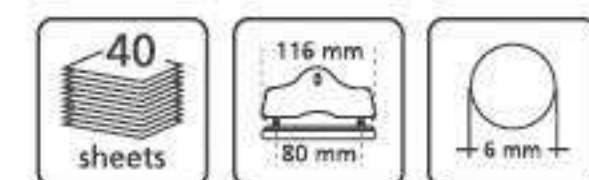

P6089B ■■■■