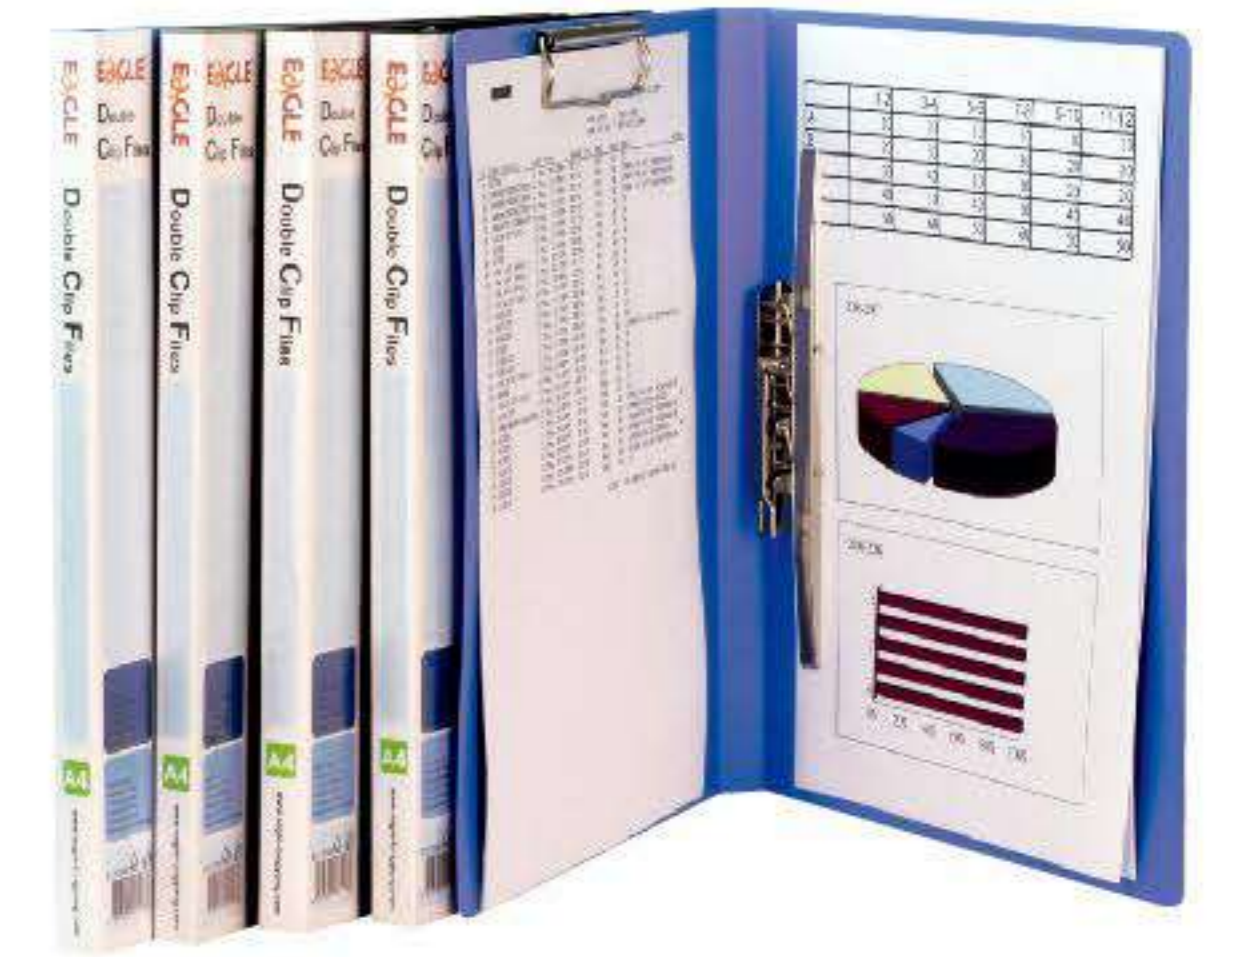

Double Clip Files

1. **Solid Colours** ■■■■■ **Transparent Colours** ■■■■■
2. Ideal for reports, proposals and presentations
   - No page punching required
   - Metal clips

9221HA Solid colours 25mm / 1" spine width	9221HF Solid colours 25mm / 1" spine width

9117HW Solid colours 19mm / 3/4" spine width	9117HW-F4 Solid colours 19mm / 3/4" spine width