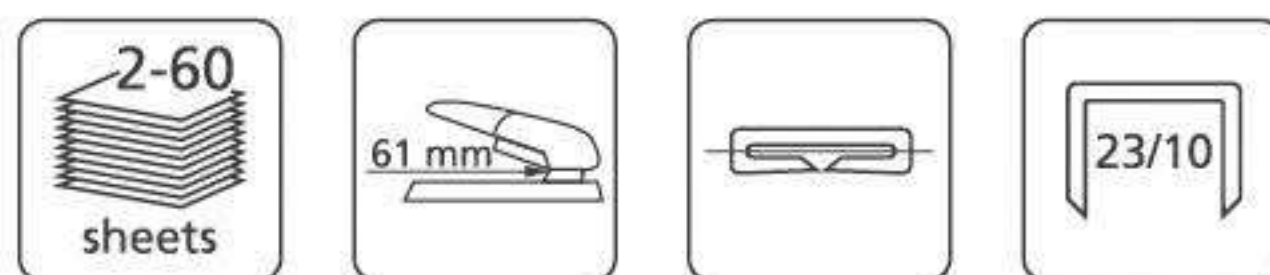

S6030B

- High capacity stapling 60 sheets
- One size staples 23/10 for 2-60 sheets stapling
- Contemporary design with soft grip handle
- Integrated refill box stores up to 200 staples