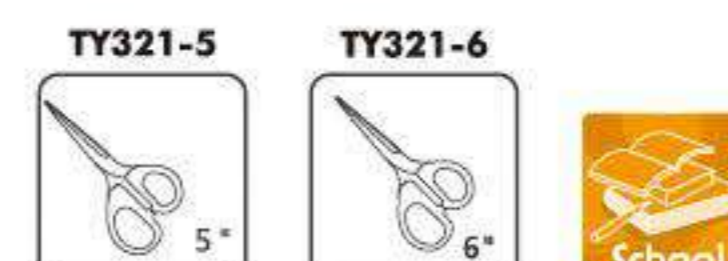

TY321

- Craft Scissors
- For School Use