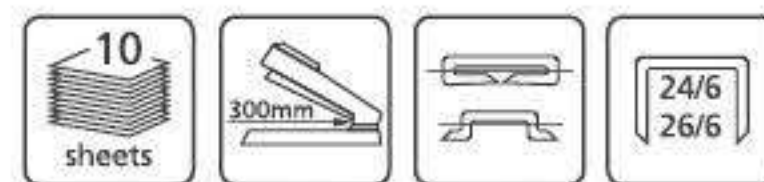

S6010B ■■■■

LONG-ARM METAL STAPLER

- 12-inch (300mm) throat depth for stapling largest booklets easy
- Adjustable paper guide & integrated ruler
- Durable with strong metal base
- Easy load mechanism
- Rotatable anvil for stapling & pinning
- Non skid bottom pad

Packing: Printed Box