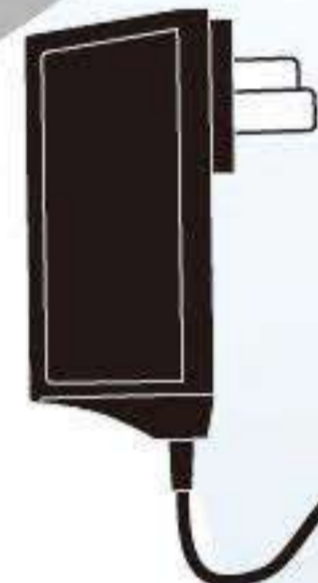

Packing: Printed Box

EG-1610CC

EG-1610

EG-1620

**LOW POWER CONSUMPTION**  
operates with  
AC adapter or  
4 AA 1.5V dry batteries  
(not included)